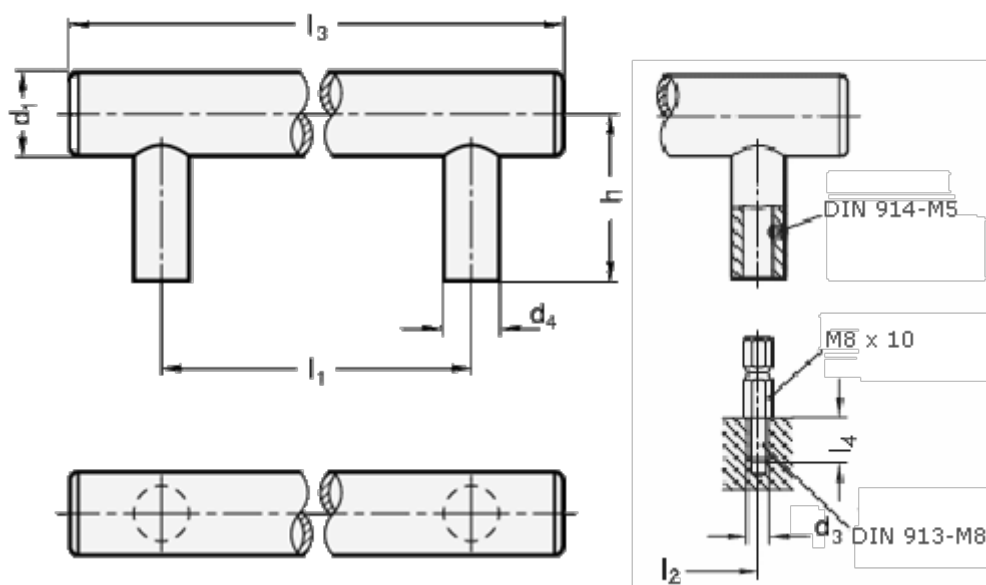

Article number: 20666730M8200E

Description: E+G St. steel tubular handle GN 666.7-30-M8-200-E
E - with stainless steel cap, mountet from the front

Measures

d1 = 30

d3 = M8

d4 = 20

h = 60

l1 +/-0.5 = 200

l2 = 200

l3 = 265

l4 = 15

t min = 15